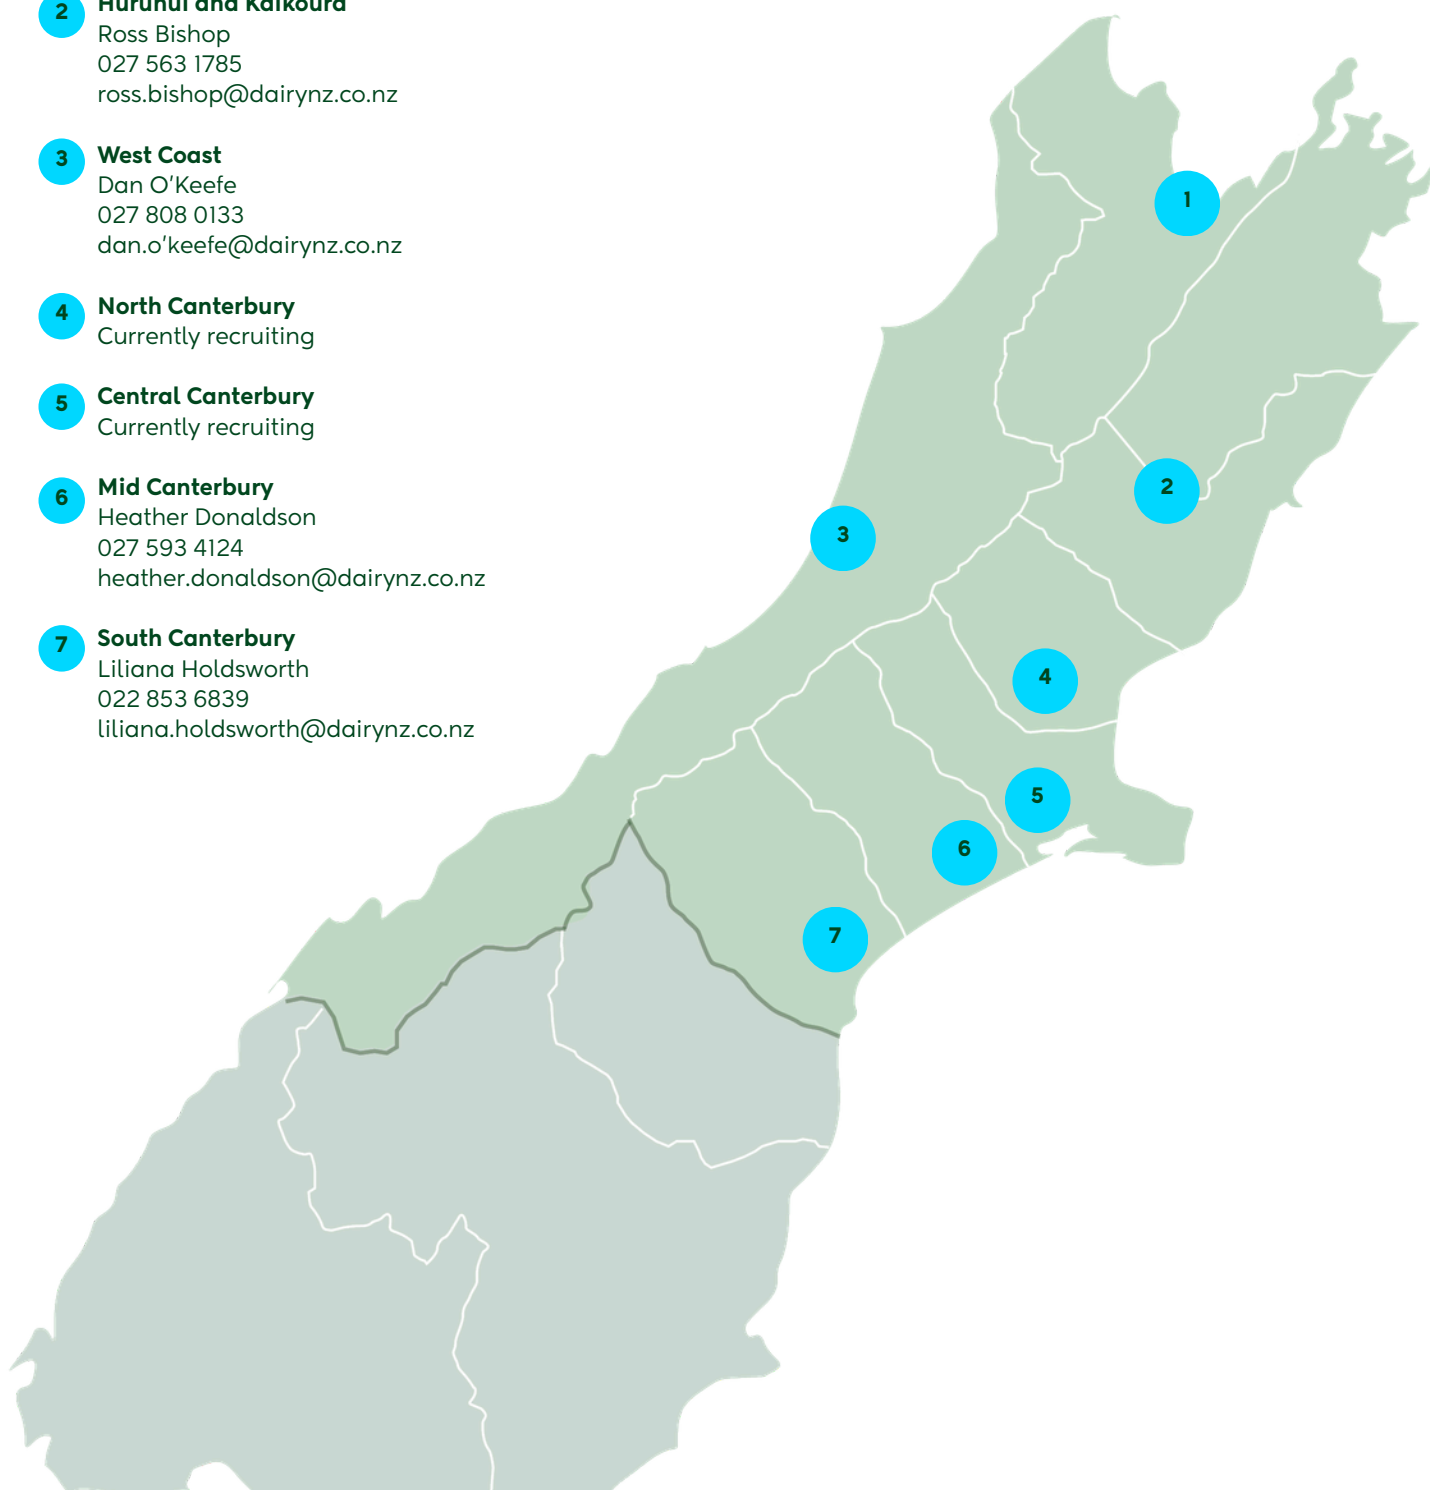

DairyNZ regional teams

Lower North Island

Regional manager

Mark Laurence

Phone: 027 704 5562

mark.laurence@dairynz.co.nz

Area managers

- 1 North Taranaki**
Kirsty Sharp
027 254 0780
kirsty.sharp@dairynz.co.nz
- 2 Coastal Taranaki**
Charlotte Lawrence
0272109789
charlotte.lawrence@dairynz.co.nz
- 3 Central Taranaki**
Leah Prankerd
027 328 7019
leah.prankerd@dairynz.co.nz
- 4 South Taranaki**
Talissa Squire
027 180 03499
talissa.squire@dairynz.co.nz
- 5 Hawkes Bay and North Tararua**
Adam Duker
027 226 5334
adam.duker@dairynz.co.nz
- 6 Manawatu**
Tegan Pope
027 808 3411
tegan.pope@dairynz.co.nz
- 7 Wairarapa and Tararua**
Shayla McGrory
022 853 6906
shayla.mcgrory@dairynz.co.nz

DairyNZ regional teams

Upper South Island

Area managers

- 1 Top of South Island**
Ali Lochhead
027 3346 409
ali.lochhead@dairynz.co.nz
- 2 Hurunui and Kaikoura**
Ross Bishop
027 563 1785
ross.bishop@dairynz.co.nz
- 3 West Coast**
Dan O'Keefe
027 808 0133
dan.o'keefe@dairynz.co.nz
- 4 North Canterbury**
Currently recruiting
- 5 Central Canterbury**
Currently recruiting
- 6 Mid Canterbury**
Heather Donaldson
027 593 4124
heather.donaldson@dairynz.co.nz
- 7 South Canterbury**
Liliana Holdsworth
022 853 6839
liliana.holdsworth@dairynz.co.nz

Regional manager

Anna Hall
027 411 5663
anna.hall@dairynz.co.nz

DairyNZ regional teams

Lower South Island

Regional manager

Jared Stockman

021 302 034

jared.stockman@dairynz.co.nz