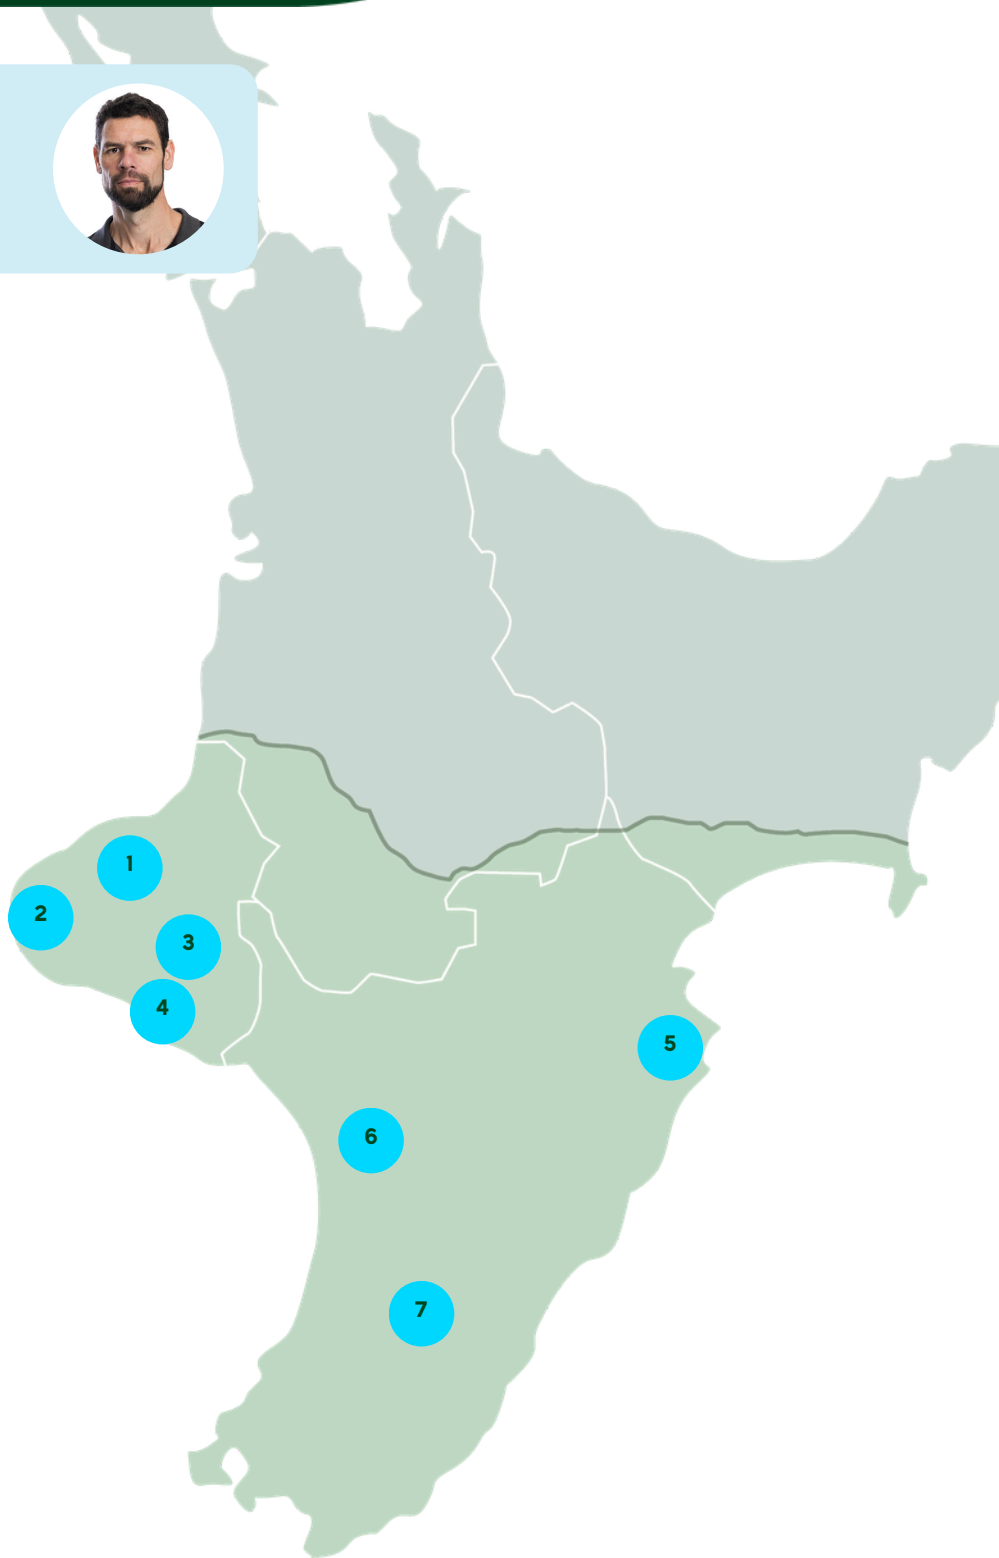

DairyNZ regional teams

Lower North Island

Regional manager

Mark Laurence

Phone: 027 704 5562

mark.laurence@dairynz.co.nz

Area managers

- 1 North Taranaki**
Kirsty Sharp
027 254 0780
kirsty.sharp@dairynz.co.nz
- 2 Coastal Taranaki**
Charlotte Lawrence
0272109789
charlotte.lawrence@dairynz.co.nz
- 3 Central Taranaki**
Leah Prankerd
027 328 7019
leah.prankerd@dairynz.co.nz
- 4 South Taranaki**
Talissa Squire
027 180 03499
talissa.squire@dairynz.co.nz
- 5 Hawkes Bay and North Tararua**
Adam Duker
027 226 5334
adam.duker@dairynz.co.nz
- 6 Manawatu**
Tegan Pope
027 808 3411
tegan.pope@dairynz.co.nz
- 7 Wairarapa and Tararua**
Shayla McGrory
022 853 6906
shayla.mcgrory@dairynz.co.nz

DairyNZ regional teams

Upper South Island

Area managers

- 1 Top of South Island**
Ali Lochhead
027 3346 409
ali.lochhead@dairynz.co.nz
- 2 Hurunui and Kaikoura**
Ross Bishop
027 563 1785
ross.bishop@dairynz.co.nz
- 3 West Coast**
Dan O'Keefe
027 808 0133
dan.o'keefe@dairynz.co.nz
- 4 North Canterbury**
Currently recruiting
- 5 Central Canterbury**
Currently recruiting
- 6 Mid Canterbury**
Heather Donaldson
027 593 4124
heather.donaldson@dairynz.co.nz
- 7 South Canterbury**
Liliana Holdsworth
022 853 6839
liliana.holdsworth@dairynz.co.nz