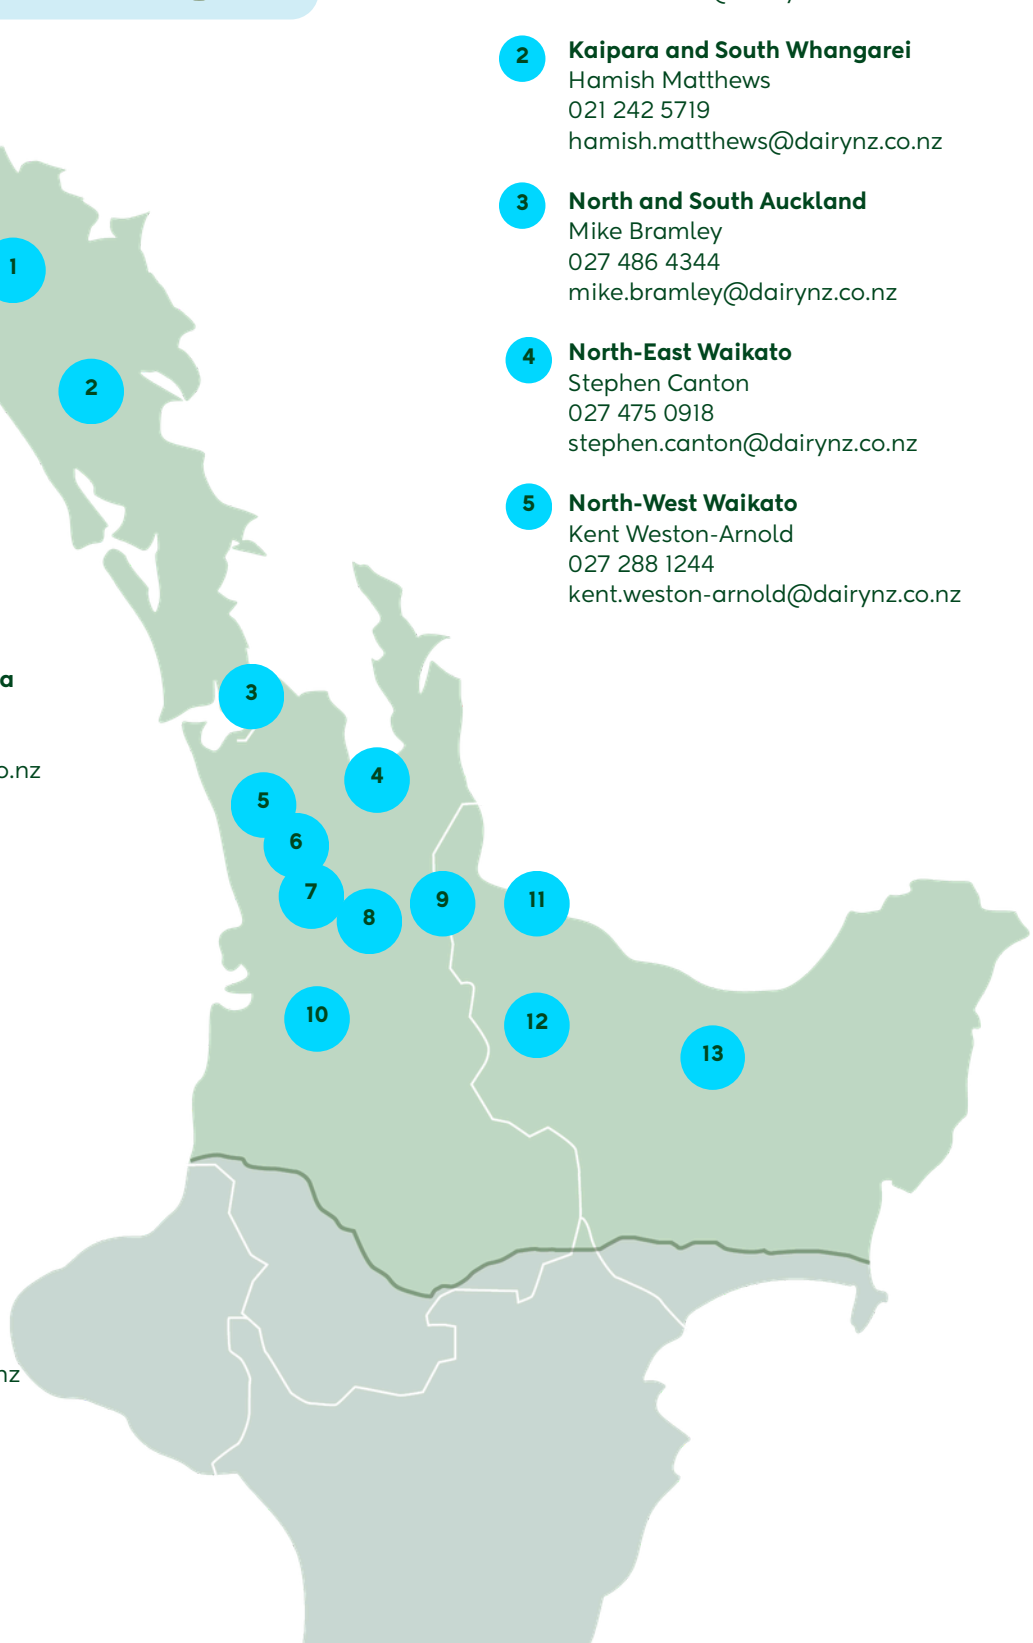

DairyNZ regional teams

Upper North Island

Regional Manager

Grahame Fitzgerald

Phone: 027 255 5507

grahame.fitzgerald@dairynz.co.nz

Area managers

- 1 North Whangarei and Far North**
Bill Hamilton
021 024 82822
bill.hamilton@dairynz.co.nz
- 2 Kaipara and South Whangarei**
Hamish Matthews
021 242 5719
hamish.matthews@dairynz.co.nz
- 3 North and South Auckland**
Mike Bramley
027 486 4344
mike.bramley@dairynz.co.nz
- 4 North-East Waikato**
Stephen Canton
027 475 0918
stephen.canton@dairynz.co.nz
- 5 North-West Waikato**
Kent Weston-Arnold
027 288 1244
kent.weston-arnold@dairynz.co.nz

DairyNZ regional teams

Lower North Island

Regional manager

Mark Laurence

Phone: 027 704 5562

mark.laurence@dairynz.co.nz

Area managers

- 1 North Taranaki**
Kirsty Sharp
027 254 0780
kirsty.sharp@dairynz.co.nz
- 2 Coastal Taranaki**
Charlotte Lawrence
0272109789
charlotte.lawrence@dairynz.co.nz
- 3 Central Taranaki**
Leah Prankerd
027 328 7019
leah.prankerd@dairynz.co.nz
- 4 South Taranaki**
Talissa Squire
027 180 03499
talissa.squire@dairynz.co.nz
- 5 Hawkes Bay and North Tararua**
Adam Duker
027 226 5334
adam.duker@dairynz.co.nz
- 6 Manawatu**
Tegan Pope
027 808 3411
tegan.pope@dairynz.co.nz
- 7 Wairarapa and Tararua**
Shayla McGrory
022 853 6906
shayla.mcgrory@dairynz.co.nz

DairyNZ regional teams

Upper South Island

Area managers

- 1 Top of South Island**
Ali Lochhead
027 3346 409
ali.lochhead@dairynz.co.nz
- 2 Hurunui and Kaikoura**
Ross Bishop
027 563 1785
ross.bishop@dairynz.co.nz
- 3 West Coast**
Dan O'Keefe
027 808 0133
dan.o'keefe@dairynz.co.nz
- 4 North Canterbury**
Currently recruiting
- 5 Central Canterbury**
Currently recruiting
- 6 Mid Canterbury**
Heather Donaldson
027 593 4124
heather.donaldson@dairynz.co.nz
- 7 South Canterbury**
Liliana Holdsworth
022 853 6839
liliana.holdsworth@dairynz.co.nz